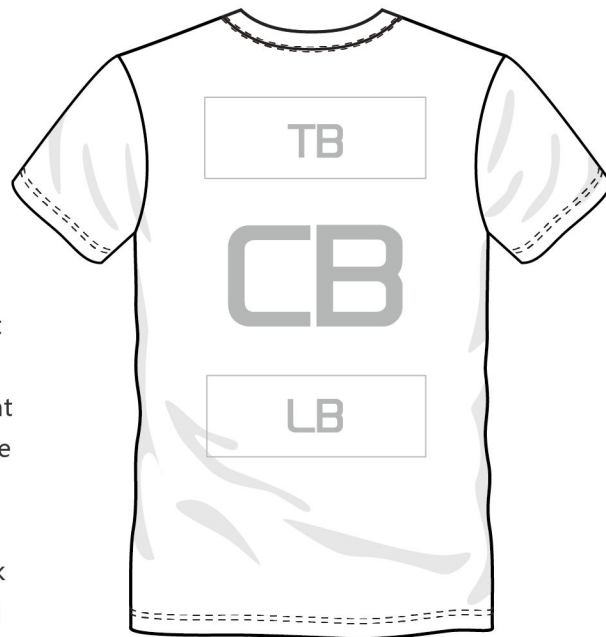

# DTF

---

**VINYLYL**

---

# DTG

---

# POSITION GUIDE

- RC | Right Chest
- LC | Left Chest
- CF | Center Front
- RS | Right Sleeve
- LS | Left Sleeve
- TB | Top Back
- CB | Center Back
- LB | Lower Back

Loose Packed  
Carton Dimensions: 40cm x 50cm x 60cm  
Carton Cube: 0.12m<sup>3</sup>  
Carton Quantity: 100 PCS  
Carton Weight: 20-25kg